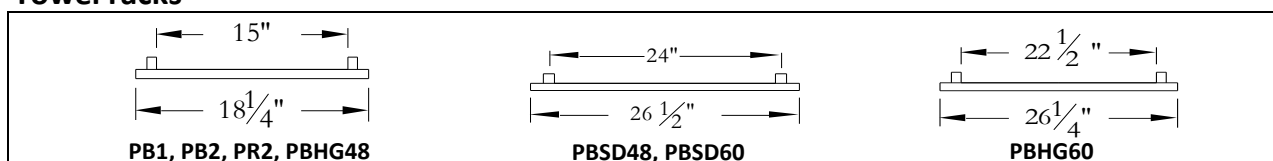

Towel racks

Informations and prices subject to change. Visit our website <http://www.oceania-attitude.com> for up-to-date information. Information on the website is always the most up-to-date.